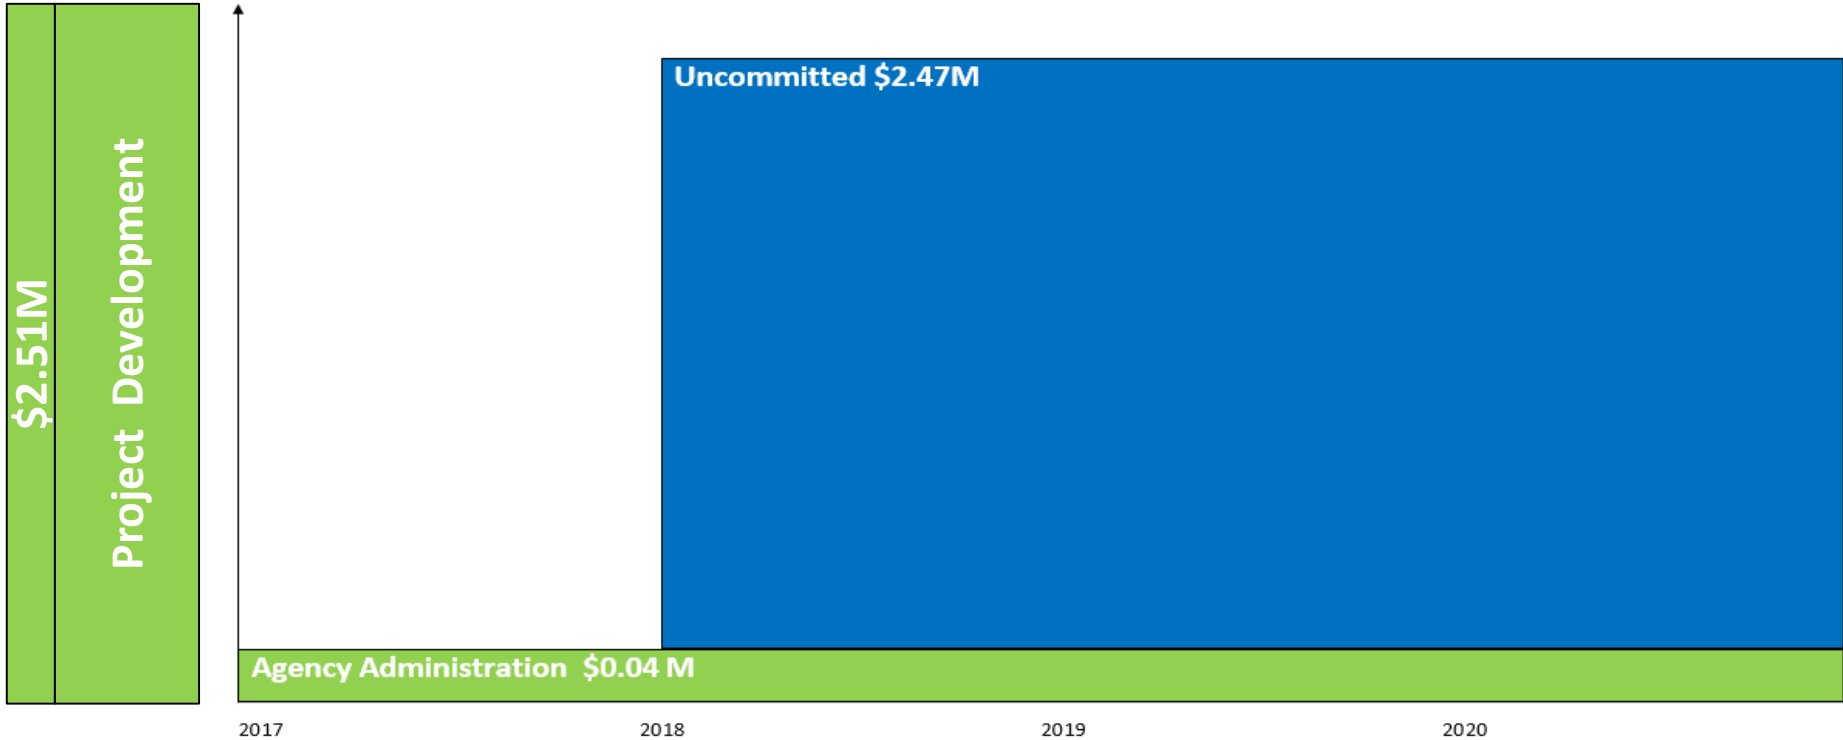

# Edmonds and Mukilteo Station Access

M2018-108: Phase 1 PE contract

 **SOUNDTRANSIT**

# Edmonds & Mukilteo Station Access:

ALLOCATION \$ COMMITMENTS

Approved Today's Action Future Action